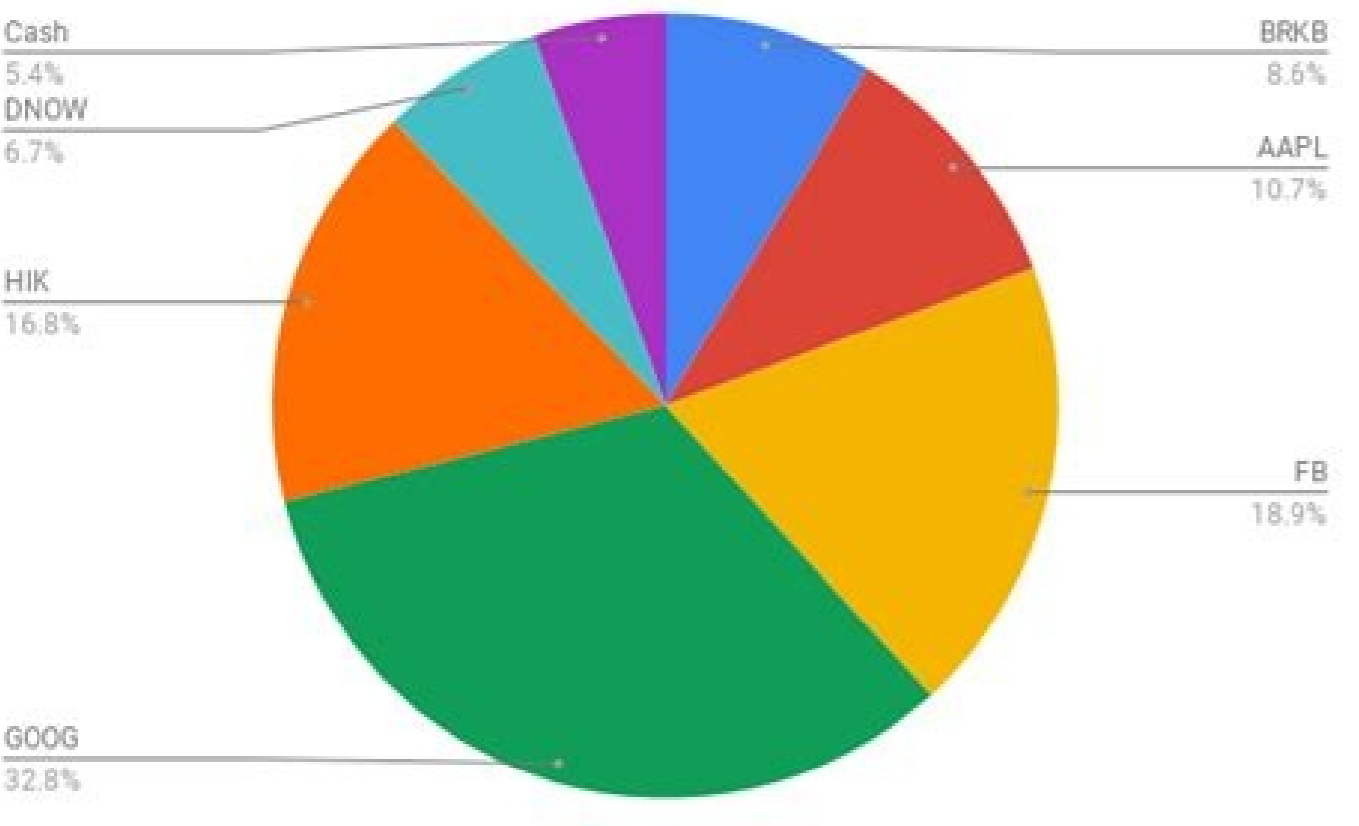

SELLER instructs Broker (SELLER to initial only one):

A. Market the Property, but do not submit the Listing in to the MLS until _____ (Date)

B. Do not Market the Property until it is submitted into the MLS on _____ (Date)

C. Do not Market the Property until _____ (Date). Thereafter, the Listing shall be submitted to the MLS on _____ (Date)

D. Do not submit Property to the MLS during the entire listing period.

What colors does dq come in. Awlgrip color chart 2019. Does sherwin williams do custom colors.